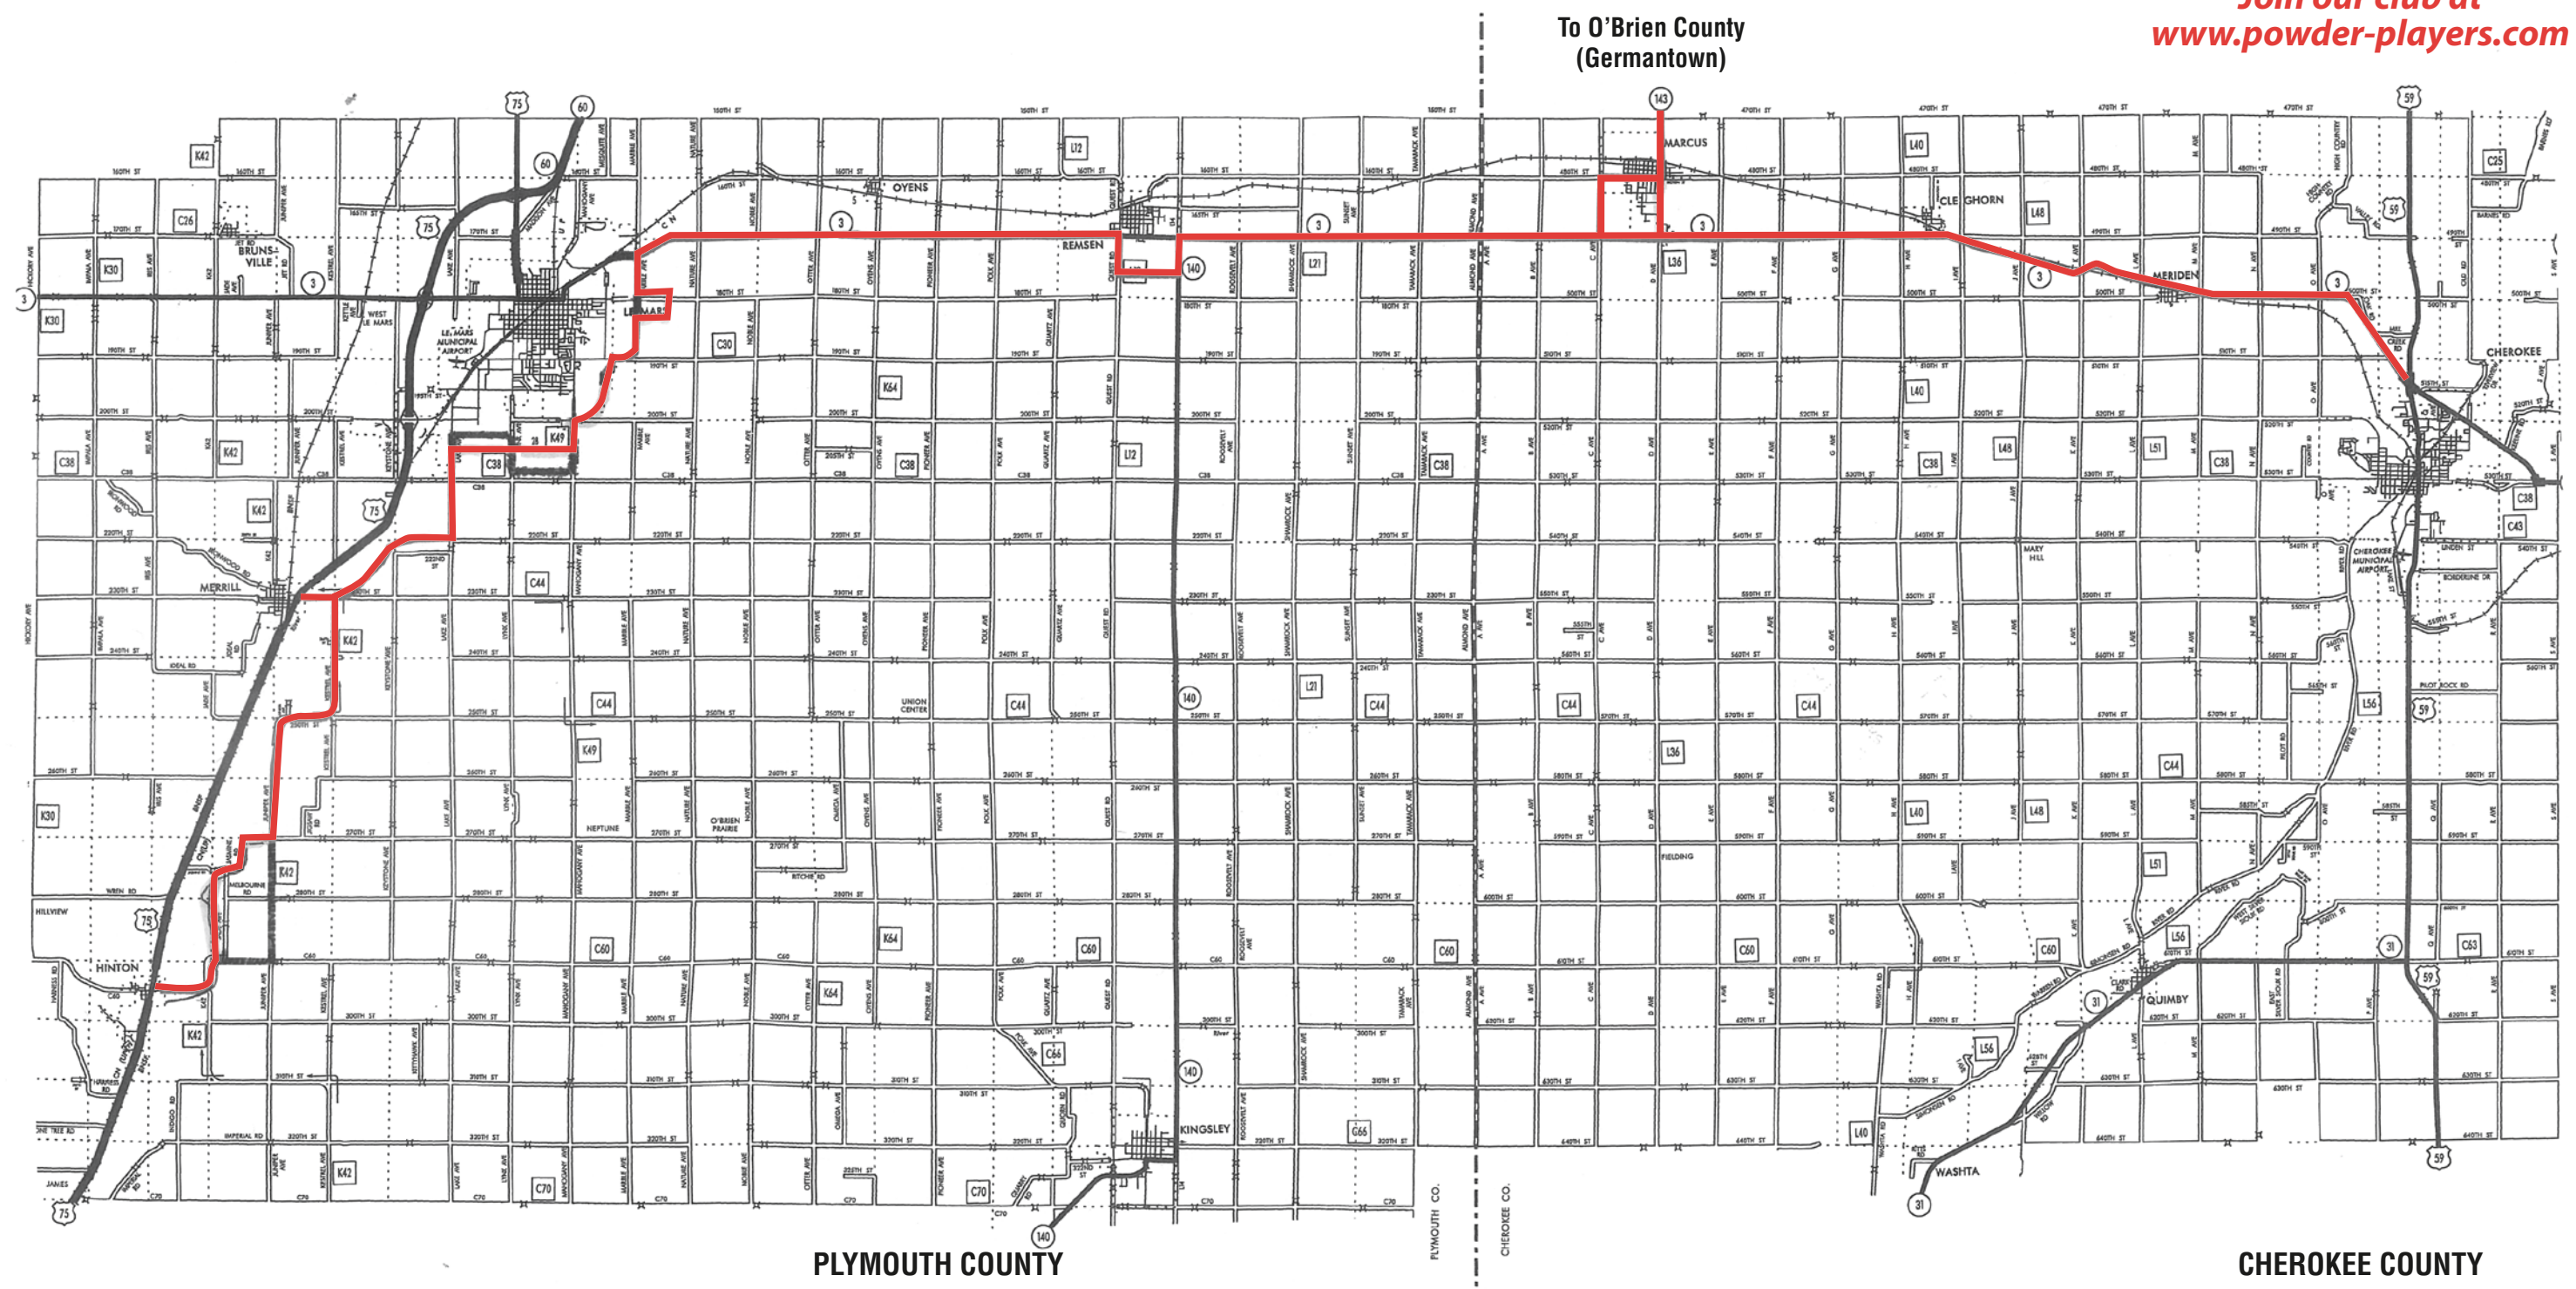

Trail Map

WATCH FOR THESE SIGNS

-  STOP SIGN
-  DIRECTIONAL BLAZER
-  ORANGE TRAIL BLAZER
-  TRAIL INTERSECTION
-  STARTING POINT OF TRAIL
-  HIGHWAY TRAIL OR CROSSING
-  NO SNOWMOBILES
-  CAUTION
-  PRIMARY TRAIL

www.powder-players.com

- *Respect Private Property*
- *Stay on the Trails*
- *Stay in Control*
- *Enjoy the Trails*

Join our club at www.powder-players.com

To O'Brien County
(Germantown)

PLYMOUTH COUNTY

CHEROKEE COUNTY